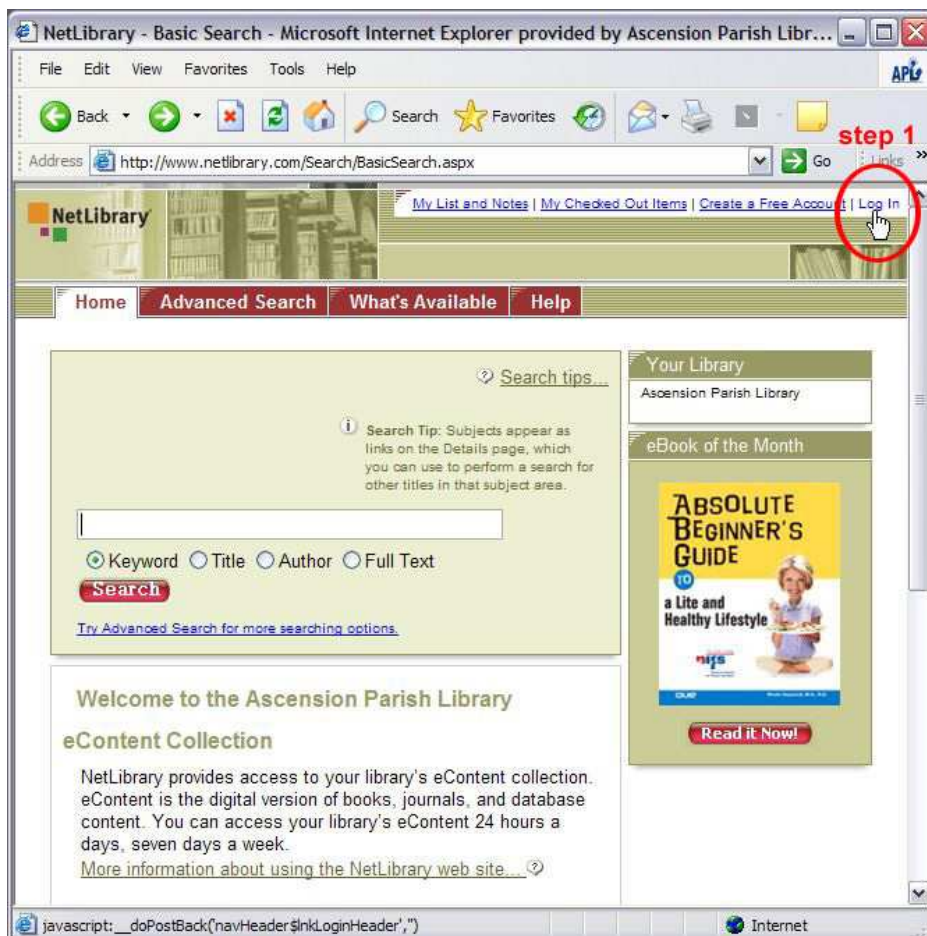

Accessing Ascension Parish Library's downloadable audiobook and eBook collection from any of the three Library locations.

Netlibrary (www.netlibrary.org) provides access to the library's downloadable audiobook and eBook collection. When you enter the site from any of the three Ascension Parish Library locations you will see the name of the library in the box on the right side of the screen. Once you have accessed the site, you are able to search downloadable audiobooks including the latest best sellers, book club favorites, award winning authors and more, as well as view the full text eBook collection.

Accessing Ascension Parish Library's downloadable audiobook and eBook collection from home.

If you have never registered with Netlibrary, you will need to come in the Library to setup your Netlibrary account. You are welcome to use any of our Internet-enabled PCs to do so. Once at the computer, use the browser and go to the Netlibrary website (www.netlibrary.org). Please remember, you must have a valid library card to use the Netlibrary collection. At the top right hand corner, click on the "Login" link.